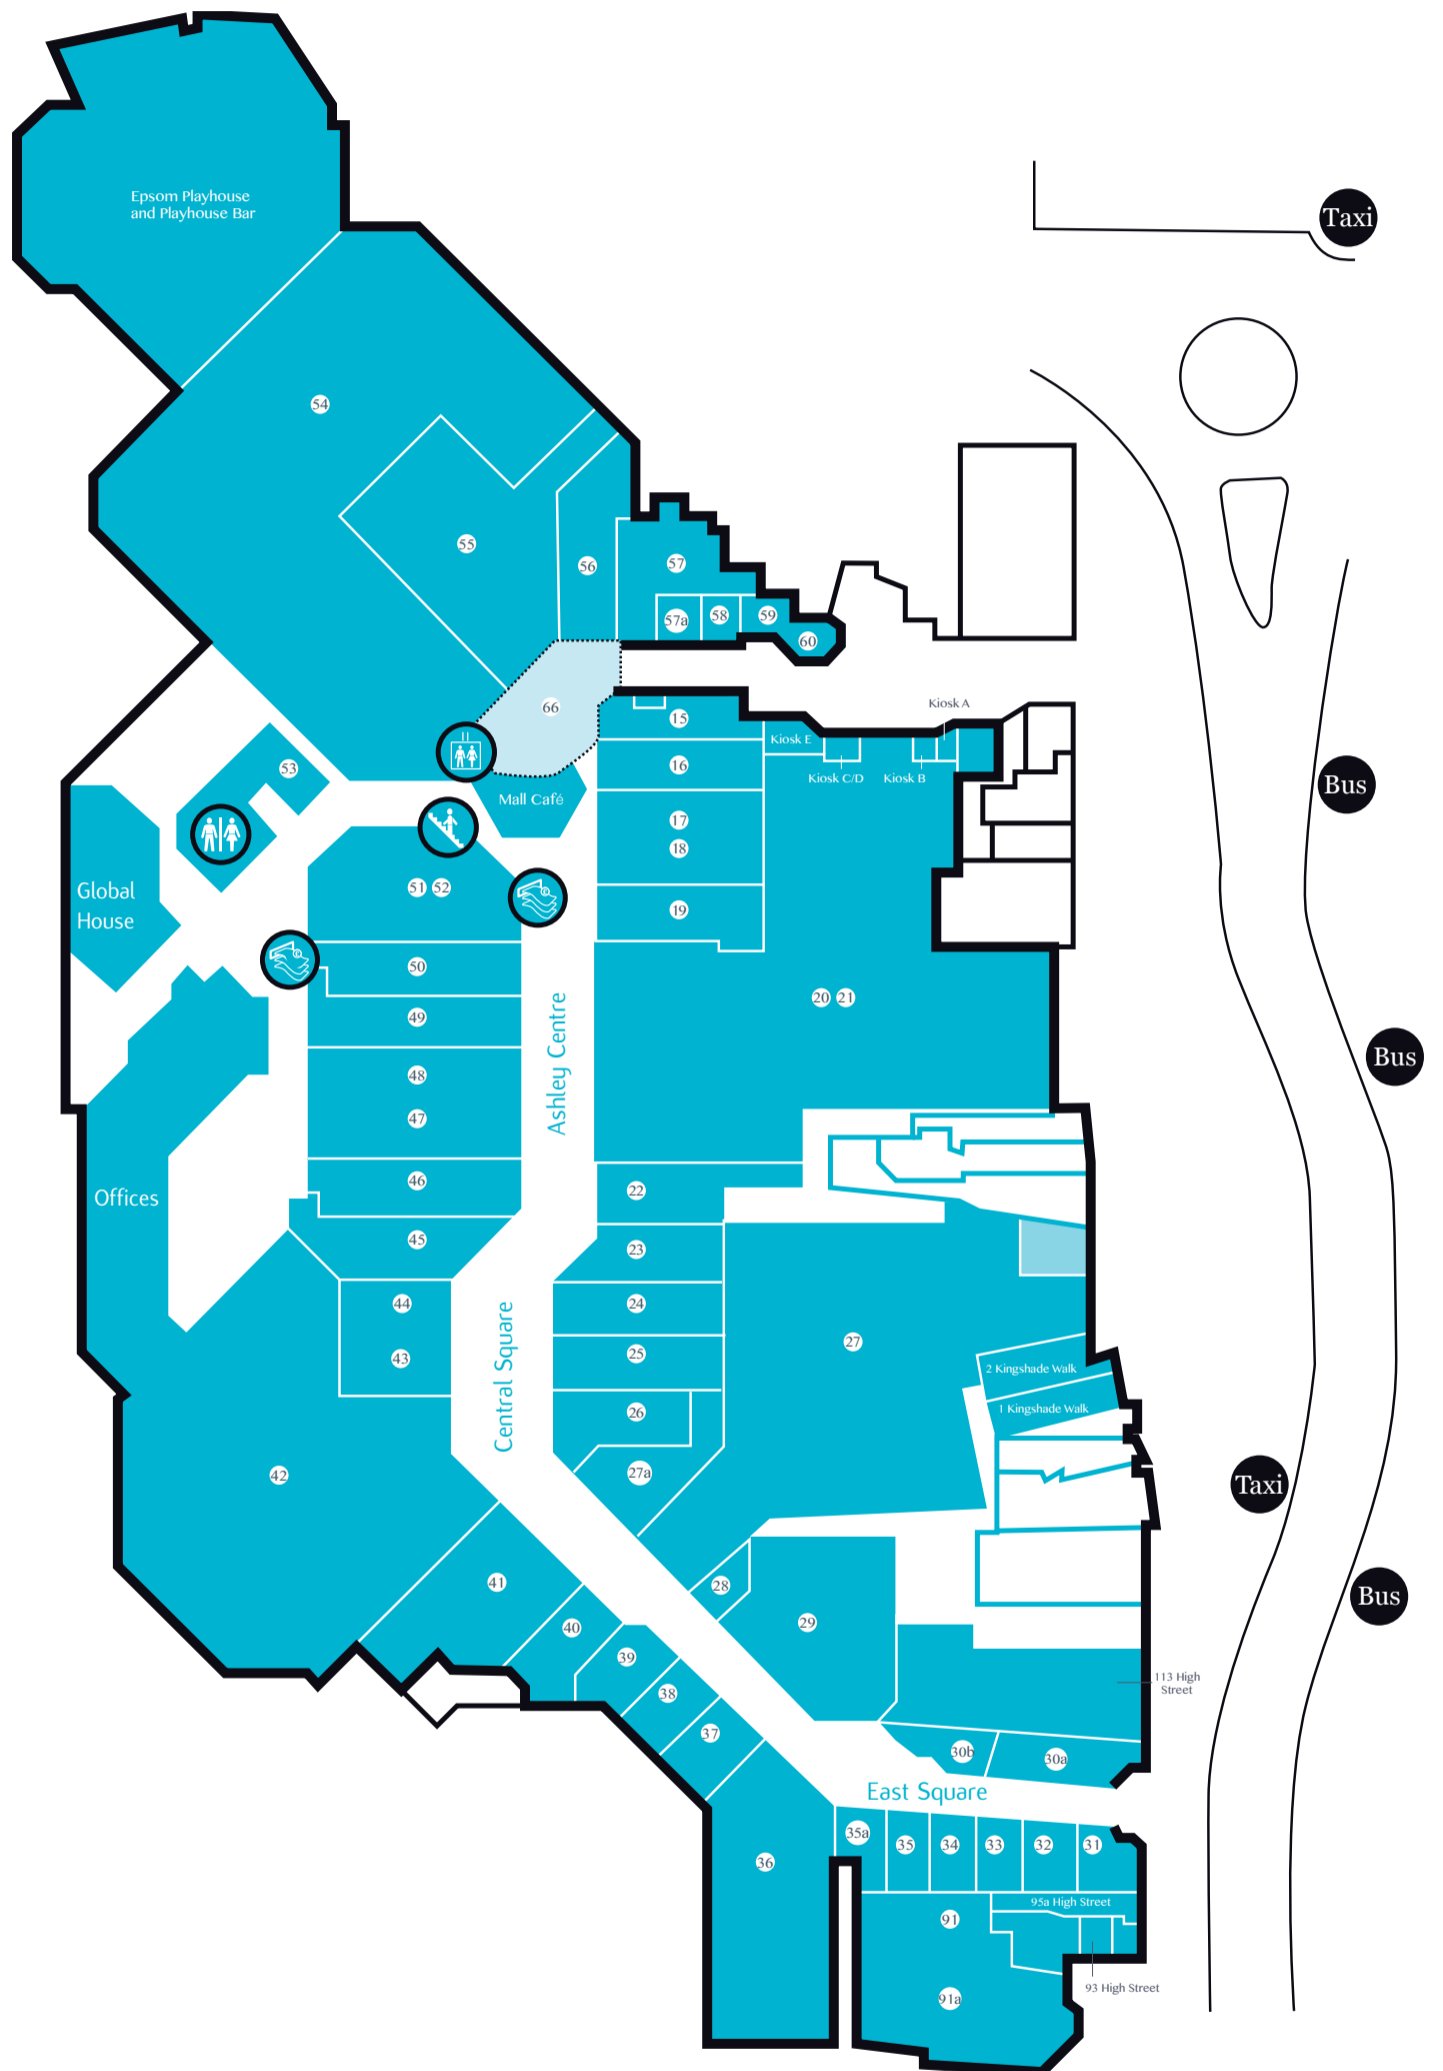

# Store Directory

Accessorize	26
Bamboo Basket	Kiosk A/B
Barnes & Fadden	66
Boots	27
Café Moka	59/60 and Mall Café
Card Factory	23
Carphone Warehouse	35A
Claire's	33
Clarks	19
Clinton Cards	25
Costa Coffee	24
EE	27A
Ernest Jones	22
Grape Tree	15
Hatty's Sweets	57A
H&M	17/18
H&M Kids	41
Halifax Bank	51/52
Holland & Barrett	50
Hotel Chocolat	28
Hotter Shoes	49
House of Fraser	42
Jones Bootmaker	57
Kiko Milano	30A
Lakeland	113 High Street
Marks and Spencer	20/21
Master Cobblit	Kiosk E
Metro Bank	91/91a High St
Monsoon	26
Moss Bros	2 Kingshade Walk
Muffin Break	39
New Look	43/44
Next	47/48
O2	38
Pandora	37
Playhouse Theatre & Playhouse Bar	
Quest	58
Regis	53
Smiggle	34
Sports Direct	29
Starbucks	31
Stormfront	46
Superdrug	55
The Absolute Barber Shop 2	Kiosk C/D
The Body Shop	32
The Flowersmith	East Mall Kiosk
The Works	45
Thomas Cook	40
Toy Barnhaus	56
Vision Express	16
Vodafone	35
Waitrose	54
White Stuff	30
WHSmith	36