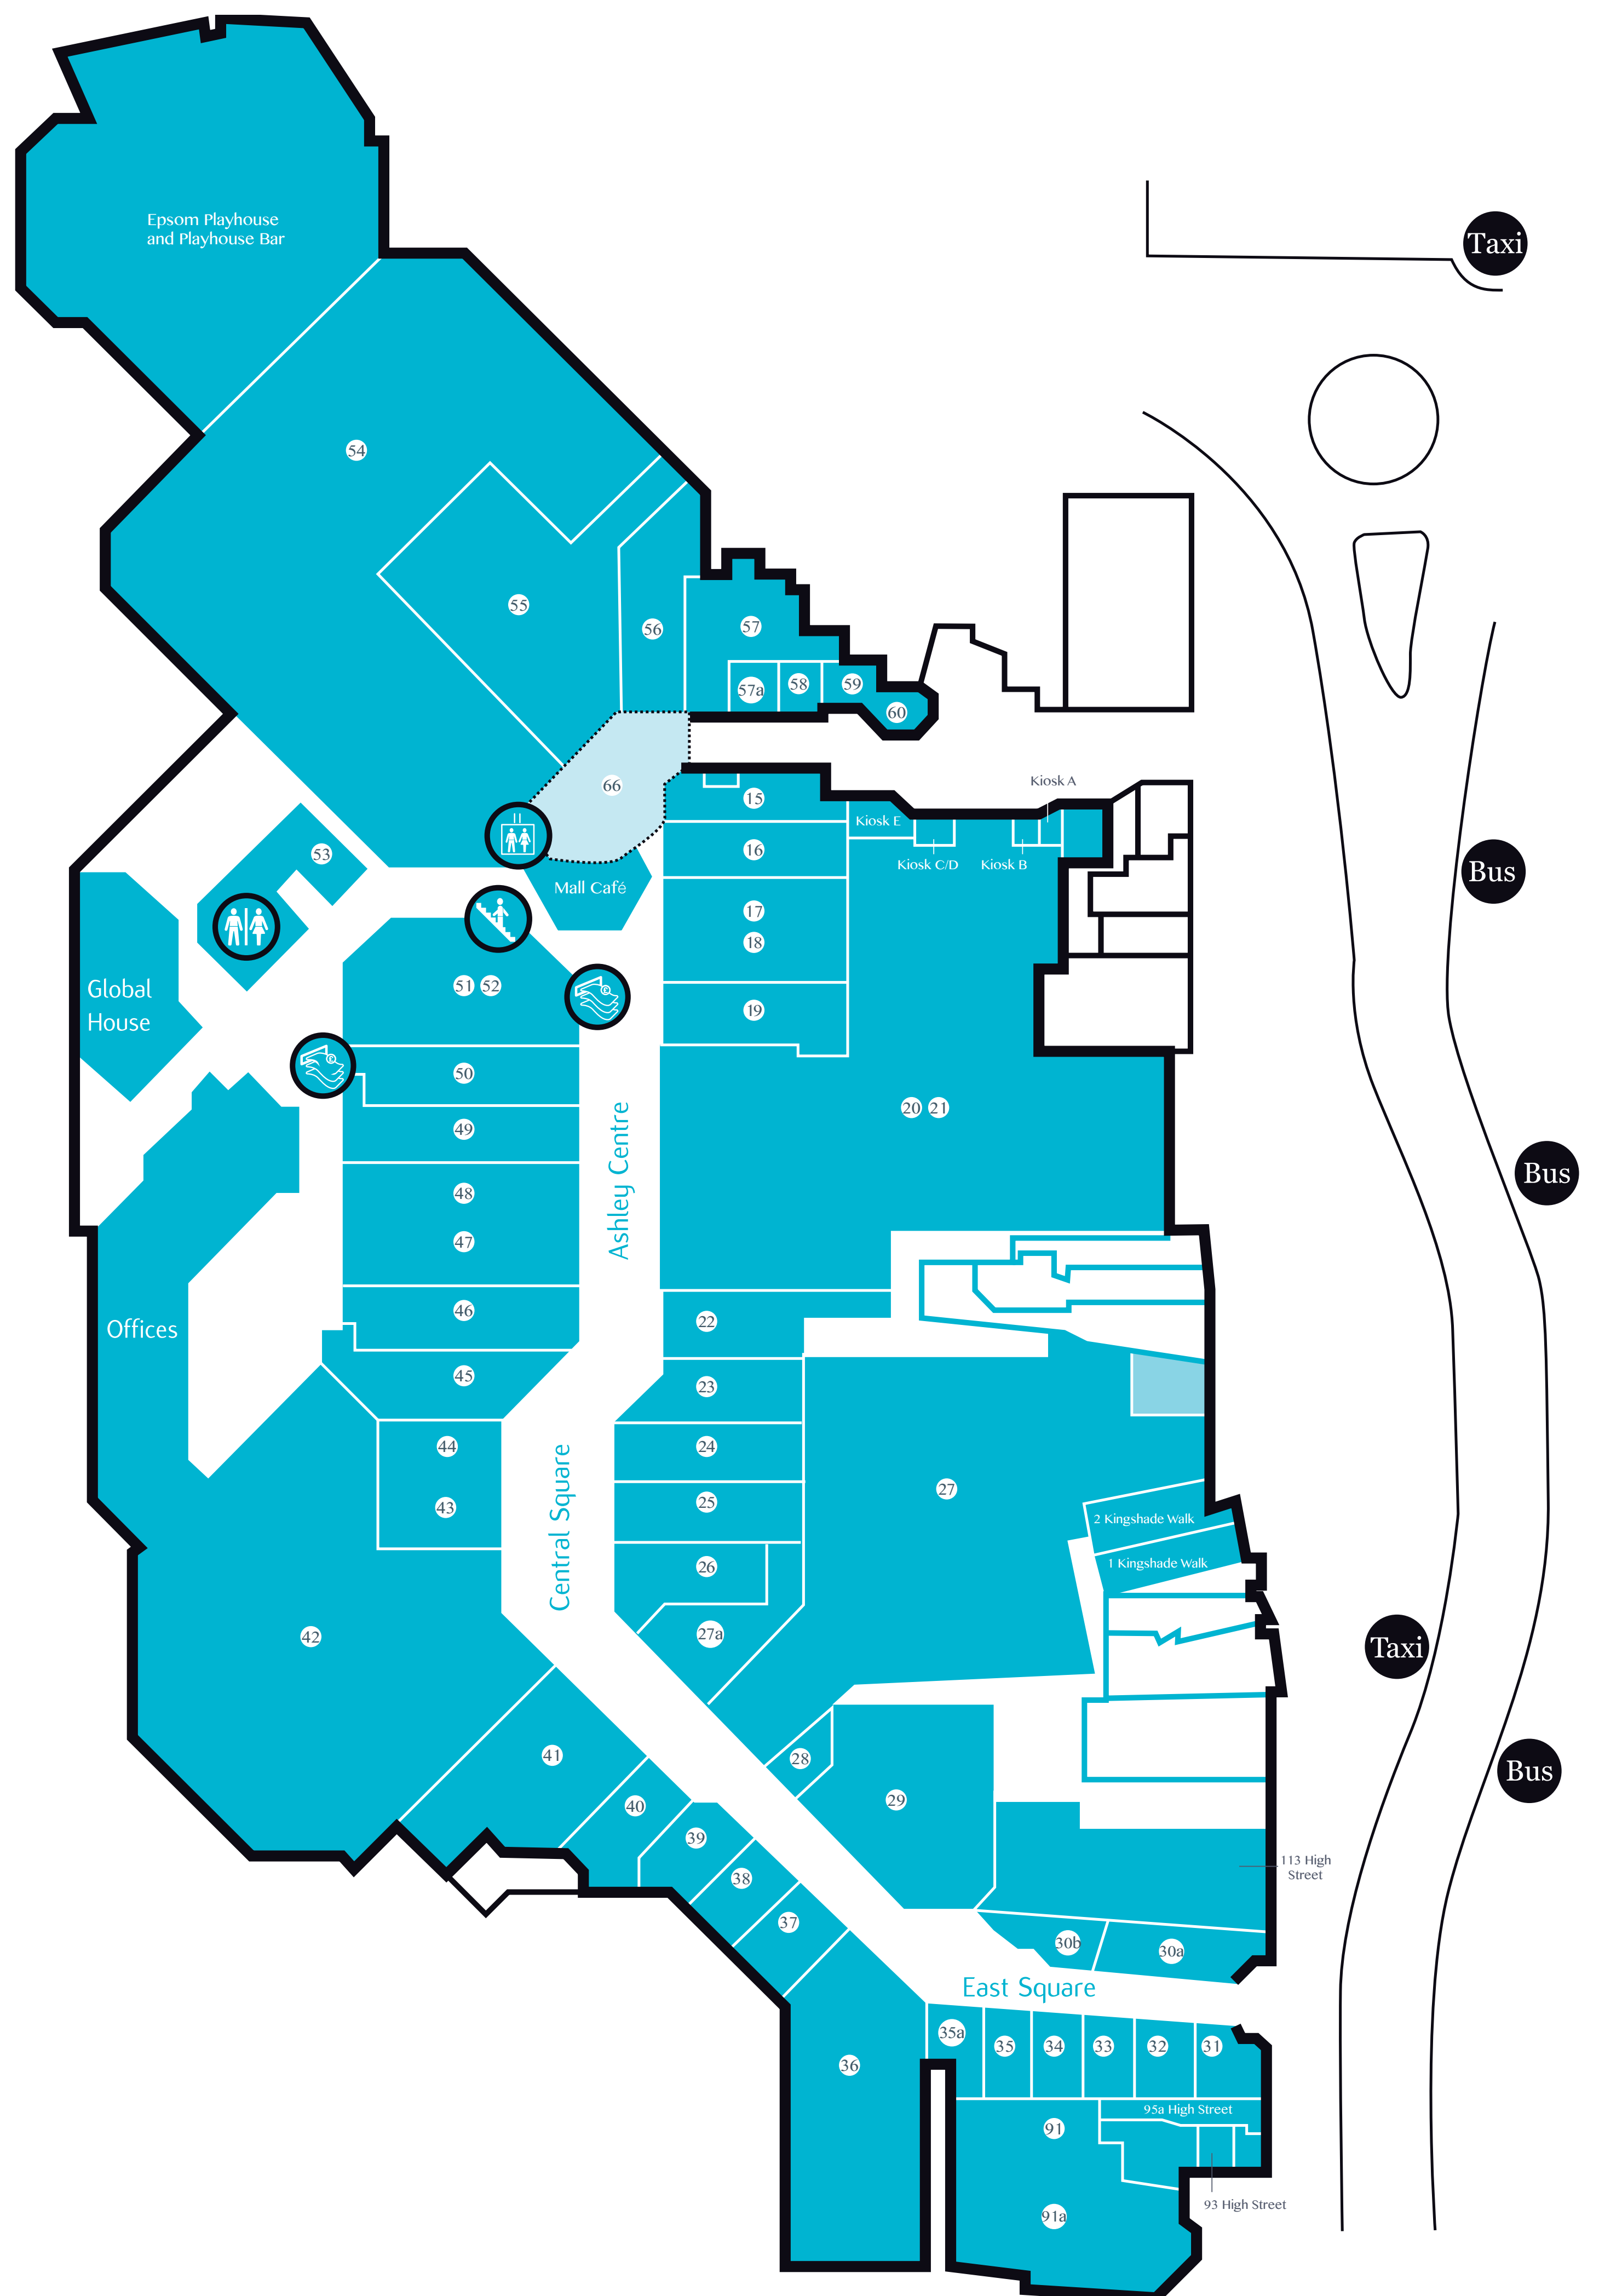

Store Directory

Accessorize	26
Bamboo Basket	Kiosk A/B
Barnes & Fadden	66
Boots	27
Café Moka	59/60 and Mall Café
Card Factory	23
Carphone Warehouse	35A
Claire's	33
Clarks	19
Clinton Cards	25
Costa Coffee	24
EE	27A
Ernest Jones	22
Grape Tree	15
Hatty's Sweets	57A
H&M	17/18
H&M Kids	41
Halifax Bank	51/52
Holland & Barrett	50
Hotel Chocolat	28
House of Fraser	42
Jones Bootmaker	57
Kiko Milano	30A
Lakeland	113 High Street
Marks and Spencer	20/21
Master Cobblit	Kiosk E
Metro Bank	91/91a High St
Monsoon	26
Moss Bros	2 Kingsshade Walk
Muffin Break	39
New Look	43/44
Next	47/48
O2	38
Pandora	37
Playhouse Theatre & Playhouse Bar	
Quest	58
Regis	53
Smiggle	34
Sports Direct	29
Starbucks	31
Stormfront	46
Superdrug	55
The Absolute Barber Shop 2	Kiosk C/D
The Body Shop	32
The Flowersmith	East Mall Kiosk
The Works	45
Thomas Cook	40
Toy Barnhaus	56
Trespass	49
Vision Express	16
Vodafone	35
Waitrose	54
White Stuff	30
WHSmith	36

The
Ashley
Centre

Shop smarter. [Shop local](#)

Free Wi-Fi
[f](#) theashleycentre
[t](#) @ashley_centre

www.theashleycentre.co.uk